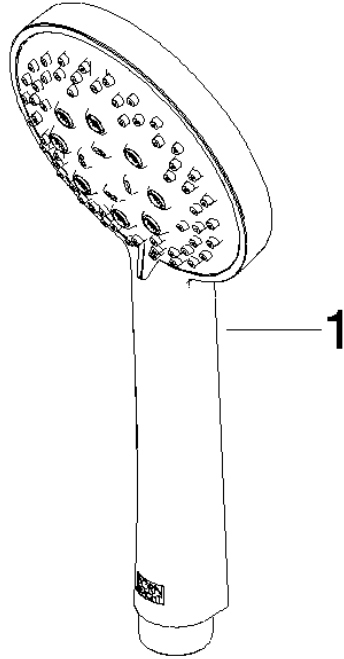

ST 050 203 9979

Fits: IMO, LULU, MEM, TARA, CL.1, LISSÉ, VAIA, META, CYO

- slide bar
- Pipe diameter 18 mm
- gauge 853 mm
- metal shower hose 1750mm with integrated anti-twist protection
- shower hose connector 3/8"
- Three or five settings: COMPACT RAIN, COMPACT SOFT FLOW, COMPACT AQUAPRESSURE FLOW, max. flow rate 15 l/min (at 3 bar)
- Function from: 7 l/min
- spray head Ø 100mm

WRAS_2009048. ACS_20 ACC LY 738. IAPMO_4976 (1).

Spare parts list

No.	Item Number	Name	Quantity used	Delivery time
1	05 17 20 726 02 90	fixing set	2	2
2	08 17 20 726 90	holder	2	2
3	09 31 11 049 90	pin	2	2
4	04 31 11 113 00 90	pin	2	2
5	08 17 97 054-00	holder	2	10
6	90 28 22 597 00-00	holder	1	10
7	12 580 970-00	Slide unit - Chrome	1	10
8	28 322 970-00	Metal shower hose 1/2" x 3/8" x 1750 mm - Chrome	1	2

ST 050 203 9979

ST 050 203 9979

mm [inches]

Flow rate chart

Certificates

LGA_29984.

DVGW_DW-
6517DN0129.

WRAS_2210003.

Spare parts list

No.	Item Number	Name	Quantity used	Delivery time
1	09 23 01 039 90	sieve	1	2